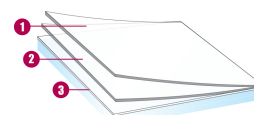

MAINTENANCE INSTRUCTIONS

Soapy water solution (ref. 600-F0355 Film on), do not clean for at least a month and do not apply any type of sticker or adhesive on the film.

Non-contractual data, SOLAR SCREEN® reserves the right to modify the composition of its films at any time. Consult our guarantee vouchers and our general conditions of sale.

INSTALLATION ADVICE

Vertical installation and on standard glass surface*

Clear single pane	✓
Tinted single pane	✓
Reflective tinted single pane	✓
Clear double pane	✓
Tinted double pane	✓
Reflective tinted double pane	✓
Gas-filled double pane - Low E	✓
STADIP EXT. clear double pane	✓
STADIP INT. clear double pane	✓

✓ Yes   ! Caution   ✗ Not recommended

*Recommendations provided on the basis of a glazed surface covering up to 2.5m².